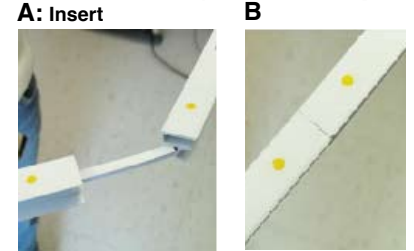

3: Assembly side strip