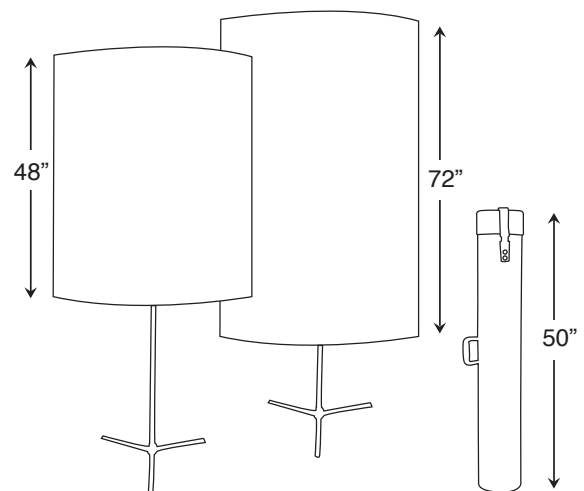

Luminary™

Portable Backlit Graphic System

The Luminary is a unique combination of a contoured rollable light box, a compact light system and a telescoping bannerstand.

The Lambda Duratrans graphic attaches to the telescopic stand for an attractive appearance.

Luminary is the only lightweight and portable light box bannerstand system.

Easy to transport, set-up and breakdown.

Four high intensity bulbs, integrated into a rollable light box.

Available in 4ft and 6ft sizes

1: Unroll

2: Hang banner on st and

3: Assembly side strip

4: Fix and lock side strip on banner : Top

5: Then : Base

6: Slide up the banner to your height

7: Security strip

8: Hang poster on banner