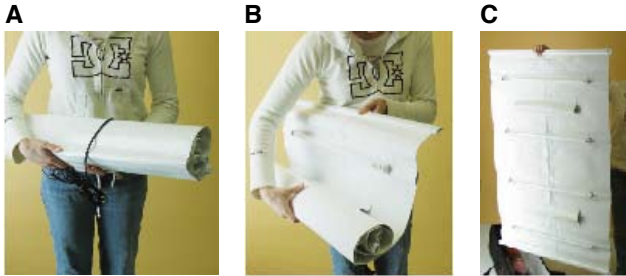

Luminary™

Portable Backlit Graphic System

The Luminary is a unique combination of a contoured rollable light box, a compact light system and a telescoping bannerstand.

The Lambda Duratrans graphic attaches to the telescopic stand for an attractive appearance.

Luminary is the only lightweight and portable light box bannerstand system.

Easy to transport, set-up and breakdown.

Four high intensity bulbs, integrated into a rollable light box.

Available in 4ft and 6ft sizes

1: Unroll

2: Hang banner on st and

3: Assembly side strip

4: Fix and lock side strip on banner : Top

5: Then : Base

6: Slide up the banner to your height

7: Security strip

8: Hang poster on banner